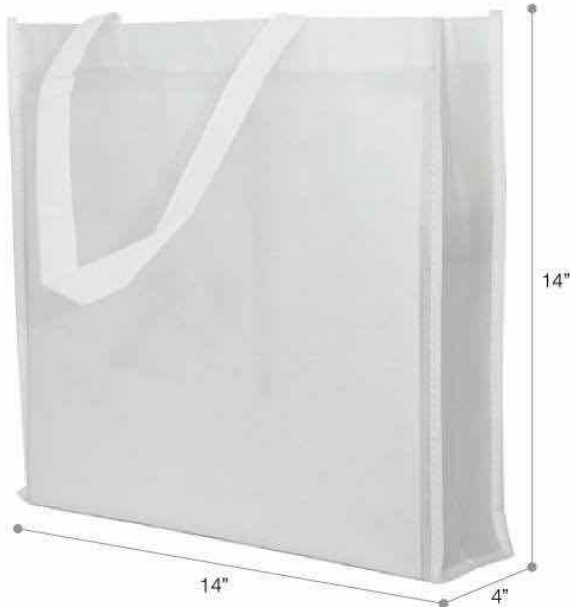

NON-WOVEN BAG

Material : Non-Woven (A3 size) (90gsm)
Dimension : 14"(H) x 14"(W) x 4"(D)
Printing Area Size : 12"(W) x 11"(H)

Printing Methods SG

• A3 SIZE

NW 0500
WHITE

• FULLY STITCHES FINISHED