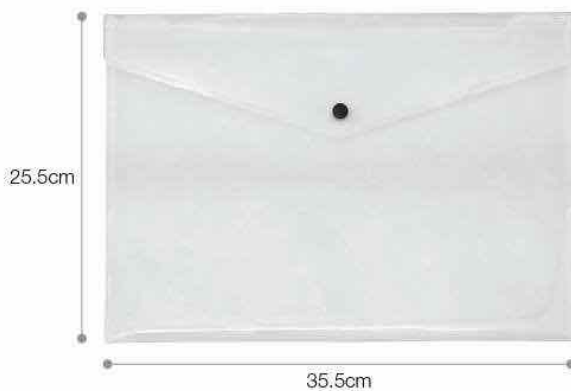

SF 0500
WHITE

SF 0518
POWDER BLUE

OPEN VIEW

SF SEMINAR FOLDER

04 Material : PVC (20 micron)
Dimension : 35.5cm(L) × 25.5cm(H)

Printing Methods  **SG**

SF 0400
WHITE

SF 0430
PURPLE