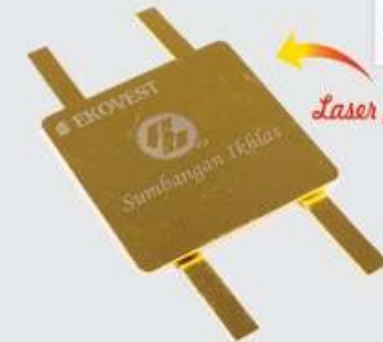

Sponge

Copper Plate

- Size : 4.2cm(H) x 4.2cm(L)

Laser Engraving

BS 4293

Sling Bag / Clutch Bag

- Size : 15cm(H) x 24.5cm(L) x 9.5cm(W)
- Material : Nylon
- Colour : Black
- Weight : 152g±/pc
- Printing Methods :    