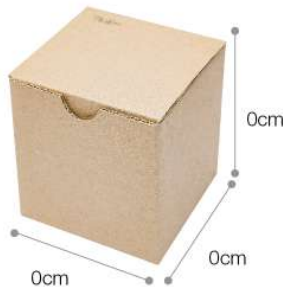

GIFT BOX

TB
18

Description : Single Wall Flute
Dimension : 0cm(L) × 0cm(W) × 0cm(H)

Printing Methods SG

TB 1821
BROWN