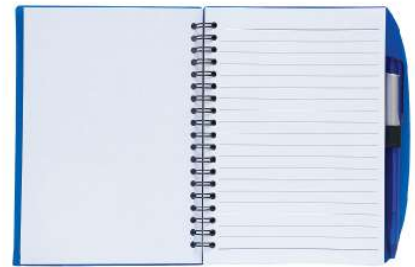

34 Material : PP Plastic Cover with Pen
 Paper : 70 sheets
 Packaging : OPP Bag

Dimension : 18cm(H) x 13cm(W)

Printing Methods   SG

NB 3402
BLACK

NB 3405
RED

NB 3408
ROYAL BLUE

OPEN VIEW

NOTEPAD