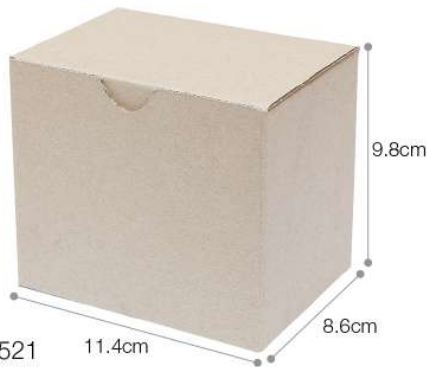

TB 1521
BROWN

OPEN VIEW

TB GIFT BOX

16 Description : Color Paper
Dimension : 15.5cm(L) × 2.2cm(W)
Printing Methods SG