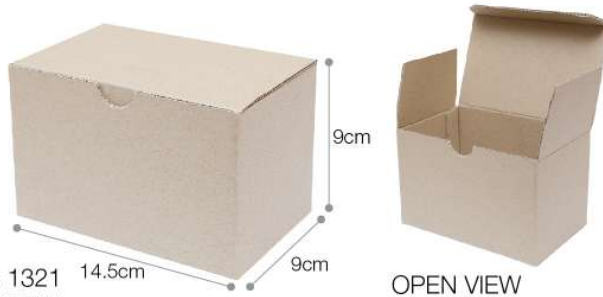

TB GIFT BOX

13 Description : Single Wall Flute
Dimension : 14.5cm(L) × 9cm(W) × 9cm(H)
Printing Methods SG

TB 1321
BROWN

OPEN VIEW

TB GIFT BOX

14 Description : Single Wall Flute
Dimension : 8.5cm(L) × 8.5cm(W) × 10.5cm(H)
Printing Methods SG