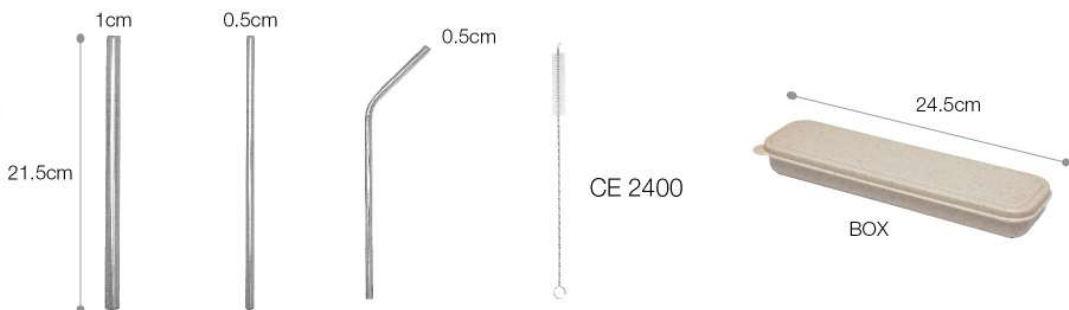

NEW

CE CATERING EQUIPMENT SET

24

Description : Stainless Steel Straw Set / 5pcs
Material : Stainless Steel
Packing : Opp Bag

Printing Area Size : 21cm(H) x 3.5cm(W)
Printing Methods : 1 Colour Pad Print SG