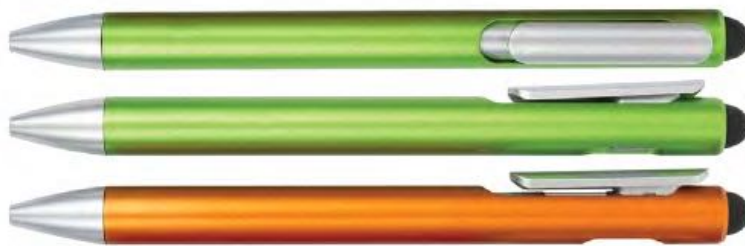

Stylus Half Metal Pen

Code : PS-2042
Colour : Green, Orange
Packing : Individual OPP Bag
Weight : 10g/pc

Printing Size	6cm[L] x 0.48cm[H]	silkscreen
	6cm[L] x 0.8cm[H]	pad print