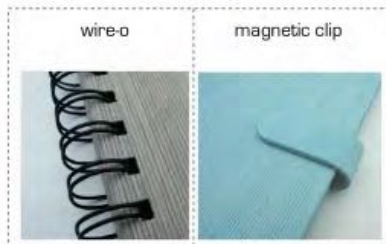

STATIONERY Series

ready stock available

PU Hard Cover Notebook

Code : STS-3066
Size : 14.8cm(L) x 21.5cm(H)
Material : PU
Colour : Blue, Black, Grey
Packing : White Box
Weight : 290g/pc

Printing Size	10cm(L) x 6cm(H)	silkscreen
	5cm(L) x 4cm(H)	deboss