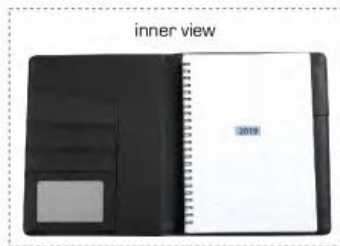

Colour : Blue, Brown, Black, Grey

Packing : White Box

Weight : 440g/pc

Printing Size	13cm(L) x 7cm(H)	silkscreen/UV print
	7cm(L) x 5cm(H)	deboss

STATIONERY Series

ready stock available

A5 PU Notebook

Code : STS-3073