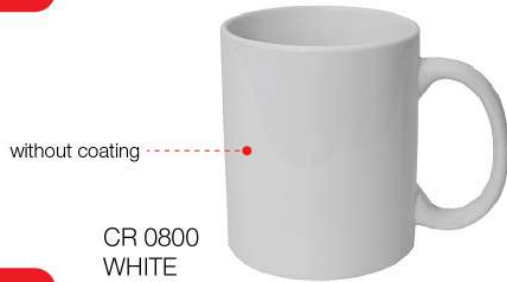

CR CERAMIC MUG

04 Material : Magic Mug with Coating
Capacity : 400ml
Packaging : Box

Printing Methods SG

with coating
CR 0402
BLACK

CR CERAMIC MUG

05 Material : Ceramic with Coating
Capacity : 400ml
Packaging: Box

Printing Methods SG

with coating
CR 0500
WHITE

CR CERAMIC MUG

08 Material : Ceramic without Coating
Capacity : 400ml
Packaging: Box

Printing Methods SG

without coating
CR 0800
WHITE

CR 0808
ROYAL BLUE

CR 0802
BLACK

CR 0805
RED

CR CERAMIC PLATE

06 Material : High Grade Ceramic with Coating and Stand
Dimension : 10"
Packaging : Box

Printing Methods SG

with coating
CR 0600

CR CERAMIC PLATE

07 Material : High Grade Ceramic with Coating and Stand
Dimension : 8"
Packaging : White Box

Printing Methods SG

with coating
CR 0700