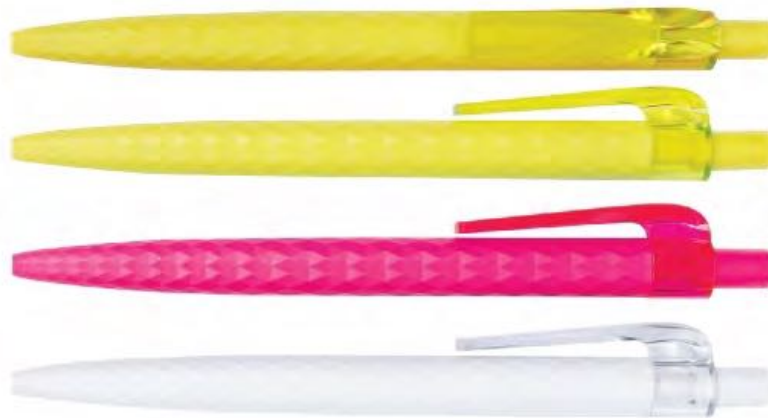

PEN Series

ready stock available

Plastic Pen

Code : PS-2488
Colour : Yellow, Magenta, White
Packing : Individual OPP Bag
Weight : 10g/pc

Printing Size	3cm(L) x 0.6cm(H)	pad print on clip