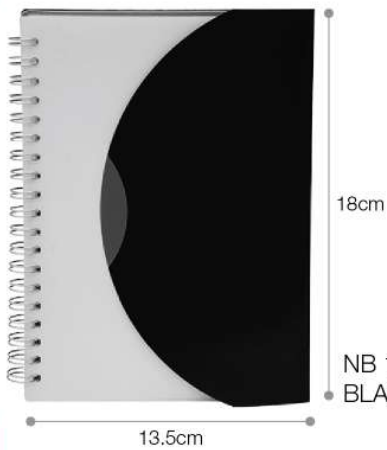

NB 1202
BLACK

• A5 SIZE

NB NOTEPAD

34 Material : PP Plastic Cover with Pen
Paper : 70 sheets
Packaging : OPP Bag

Dimension : 18cm(H) x 13cm(W)

Printing Methods SG