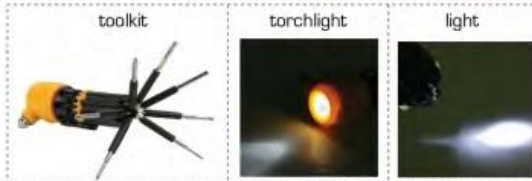

First Aid Kit with Key Ring

(contains: adhesive bandage strip, gauze pad, cotton tipped applicator, alcohol pad, adhesive tape)

Code : BG-05
 Size : 11cm(L) x 7cm(H)
 Material : Nylon
 Colour : Red
 Weight : 20g/set