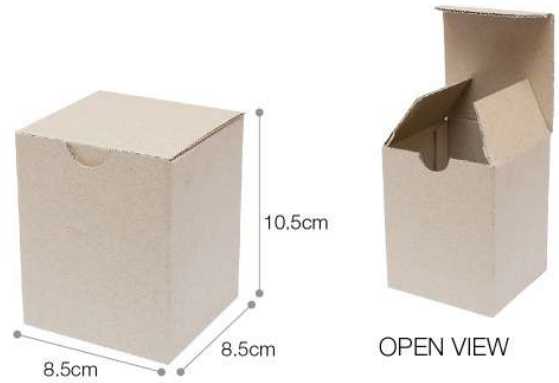

GIFT SET BOX

GIFT SET BOX TB 08

Description : 2 in 1 Gift Box
 Dimension : 16.5cm(L) × 10.5cm(W) × 2.5cm(H)

GIFT SET BOX TB 09

Description : 2 in 1 Gift Box
 Dimension : 16.5cm(L) × 10.5cm(W) × 2.5cm(H)

KEYCHAIN BOX TB 11

Description : Keychain Box
 Dimension : 11cm(L) × 5cm(W) × 1.2cm(H)

GIFT SET BOX TB 12

Description : 3 in 1 Gift Box
 Dimension : 17cm(L) × 17cm(W) × 1.5cm(H)

Printing Methods : Pad Print, Silkscreen, Full-tone colour

TB GIFT BOX

13 Description : Single Wall Flute
 Dimension : 14.5cm(L) × 9cm(W) × 9cm(H)
 Printing Methods  SG

TB 1321
BROWN

OPEN VIEW

TB GIFT BOX

14 Description : Single Wall Flute
 Dimension : 8.5cm(L) × 8.5cm(W) × 10.5cm(H)
 Printing Methods  SG