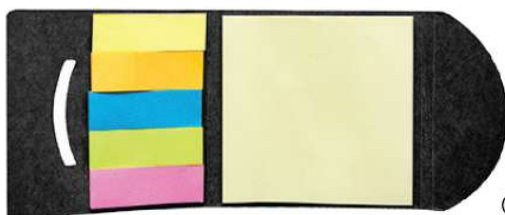

NB ECO NOTEPAD

30 Material : Eco Notepad with Pen
Paper : 70 sheets
Packaging : OPP Bag
Dimension : 13cm(H) × 9cm(W)
Printing Area Size : 7cm(W) × 3cm(H)

Printing Methods SG

NB ECO MEMOPAD

32 Material : Eco Memopad
Packaging : OPP Bag
Dimension : 8cm(H) × 8cm(W)
Printing Area Size : 6cm(W) × 1.5cm(H)

Printing Methods SG

OPEN VIEW

NB ECO NOTEPAD

31 Material : Eco Notepad with Pen
Paper : 70 sheets
Packaging : OPP Bag
Dimension : 13cm(H) × 9cm(W)
Printing Area Size : 7cm(W) × 3cm(H)

Printing Methods SG

NB ECO MEMOPAD

33 Material : Eco Memopad with Pen
Packaging : OPP Bag
Dimension : 15cm(H) × 9cm(W)
Printing Area Size : 6cm(W) × 13cm(H)

Printing Methods SG