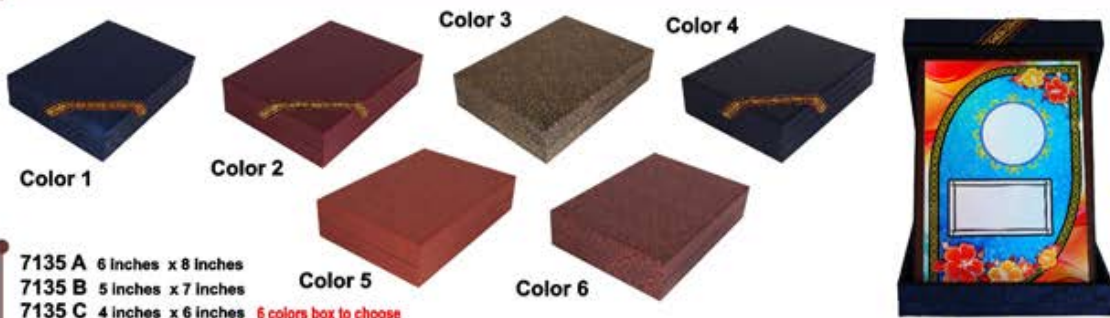

Acrylic Plaques & Trophy

Hanging Medal Series

Accessory & Special Made

Exclusive Wooden Plaques & Souvenirs

- 7191 A 7 inches x 9 inches
- 7191 B 6 inches x 8 inches
- 7191 C 5 inches x 7 inches

Wooden Laser Plate