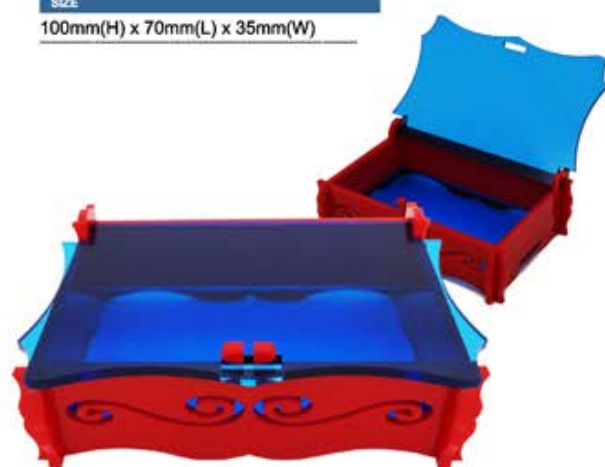

5033

SIZE
100mm(H) x 70mm(L) x 35mm(W)

ALL MEASUREMENTS ARE APPROXIMATE ONLY, MAYBE DIFFERENT FROM PRODUCTS

White Silver Trophy

Sculpture Trophy

UV Emboss Printing Awards

2D & 3D Inner Laser Awards

Color Crystal Awards

Crystal Clock Series

Modern Wooden Awards

Pewter Souvenirs Series

Culture Souvenirs Series

Plastic Trophy Series

Acrylic Plaques & Trophy

Hanging Medal Series

Accessory & Special Made