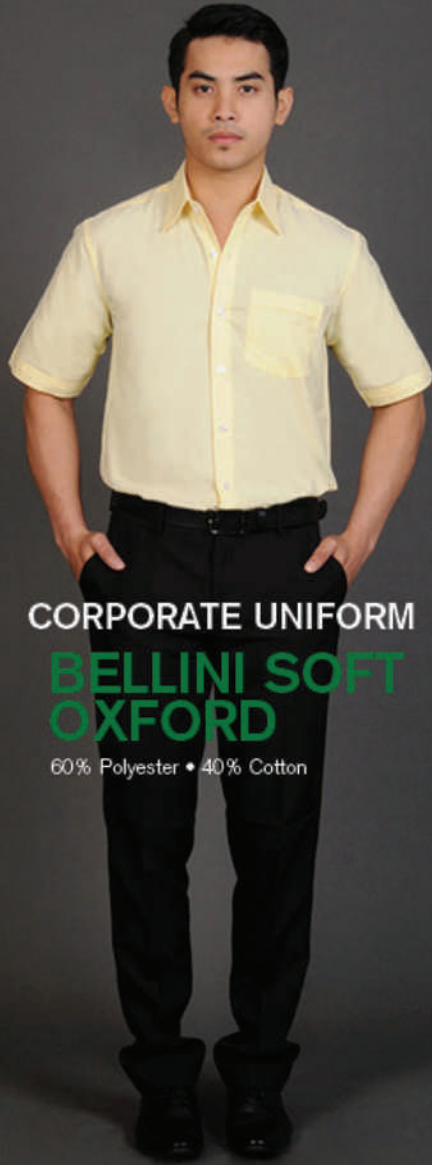

OF SERIES MALE

Sizes : S - 3XL

CORPORATE UNIFORM

BELLINI SOFT OXFORD

60% Polyester • 40% Cotton

www.bmg.com.my

bmgadv@gmail.com

h/p: 012-4303884